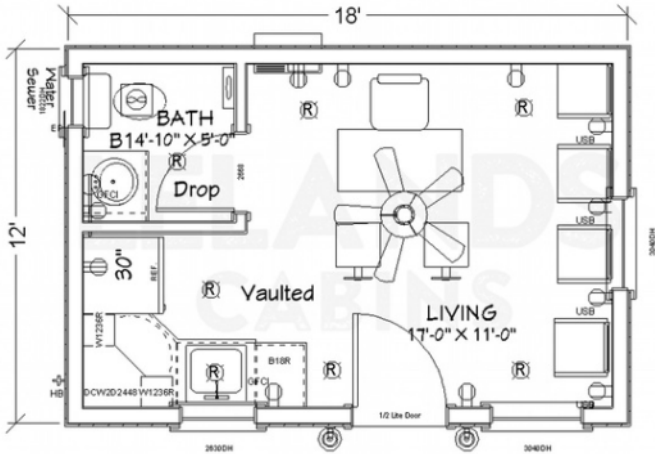

## SERIES FEATURES

- ✓ Restroom and Laundry Facilities
- ✓ Offices
- ✓ Vacation Rental Units
- ✓ Accessory School Buildings
- ✓ Man Camps and Bunk Houses
- ✓ 216 sq feet to over 3,000 sq feet floor plans

# Floorplan Options

**OFFICE**  
12 X 18 / 216 SQ FEET / 1 BATH

**BATHROOM & SHOWER - SINGLE**  
18X20 / 360 SQ FEET

**BATHROOM & SHOWER - DOUBLE**  
16 X 36 / 576 SQ FEET

**BATH & LAUNDRY - 16 X 34**  
16 X 34 / 544 SQ FEET

**BATH & LAUNDRY - LARGE**  
16X56 / 896 SQ FT

**OFFICE & LAUNDRY**  
16X46 / 736 SQ FT