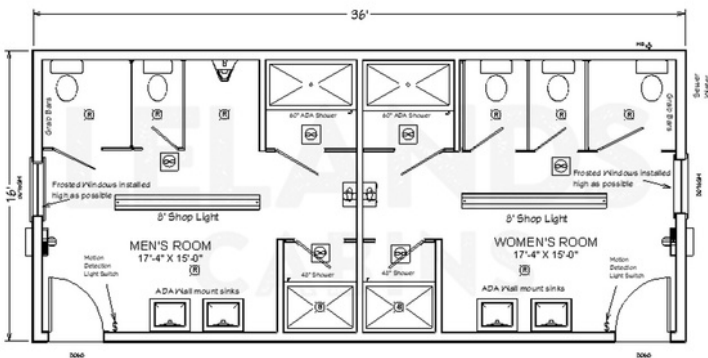

## SERIES FEATURES

- ✓ Restroom and Laundry Facilities
- ✓ Offices
- ✓ Vacation Rental Units
- ✓ Accessory School Buildings
- ✓ Man Camps and Bunk Houses
- ✓ 216 sq feet to over 3,000 sq feet floor plans

# Floorplan Options

**OFFICE**  
12 X 18 / 216 SQ FEET / 1 BATH

**BATHROOM & SHOWER - SINGLE**  
18X20 / 360 SQ FEET

**BATHROOM & SHOWER - DOUBLE**  
16 X 36 / 576 SQ FEET

**BATH & LAUNDRY - 16 X 34**  
16 X 34 / 544 SQ FEET

**BATH & LAUNDRY - LARGE**  
16X56 / 896 SQ FT

**OFFICE & LAUNDRY**  
16X46 / 736 SQ FT