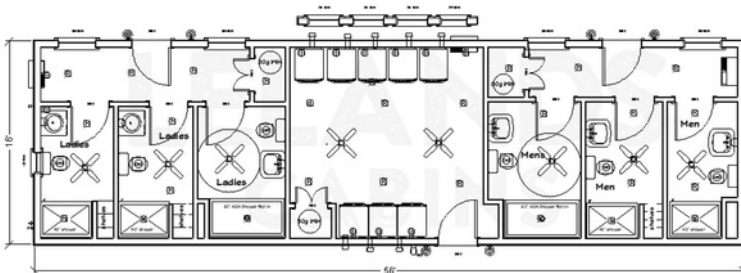

## SERIES FEATURES

- ✓ Restroom and Laundry Facilities
- ✓ Offices
- ✓ Vacation Rental Units
- ✓ Accessory School Buildings
- ✓ Man Camps and Bunk Houses
- ✓ 216 sq feet to over 3,000 sq feet floor plans

# Floorplan Options

**OFFICE**  
12 X 18 / 216 SQ FEET / 1 BATH

**BATHROOM & SHOWER - SINGLE**  
18X20 / 360 SQ FEET

**BATHROOM & SHOWER - DOUBLE**  
16 X 36 / 576 SQ FEET

**BATH & LAUNDRY - 16 X 34**  
16 X 34 / 544 SQ FEET

**BATH & LAUNDRY - LARGE**  
16X56 / 896 SQ FT

**OFFICE & LAUNDRY**  
16X46 / 736 SQ FT