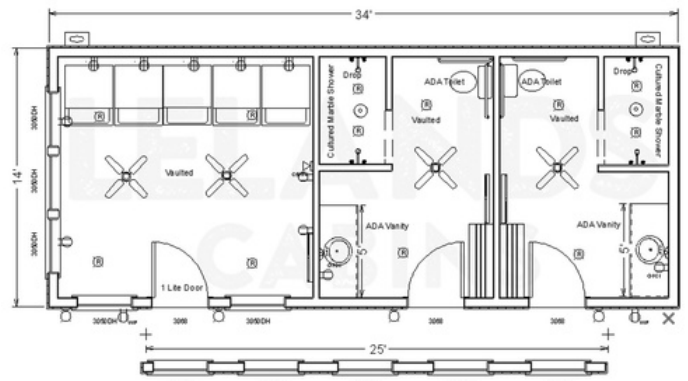

## SERIES FEATURES

- ✓ Restroom and Laundry Facilities
- ✓ Offices
- ✓ Vacation Rental Units
- ✓ Accessory School Buildings
- ✓ Man Camps and Bunk Houses
- ✓ 216 sq feet to over 3,000 sq feet floor plans

# Floorplan Options

**OFFICE**  
12 X 18 / 216 SQ FEET / 1 BATH

**BATHROOM & SHOWER - SINGLE**  
18X20 / 360 SQ FEET

**BATHROOM & SHOWER - DOUBLE**  
16 X 36 / 576 SQ FEET

**BATH & LAUNDRY - 16 X 34**  
16 X 34 / 544 SQ FEET

**BATH & LAUNDRY - LARGE**  
16X56 / 896 SQ FT

**OFFICE & LAUNDRY**  
16X46 / 736 SQ FT