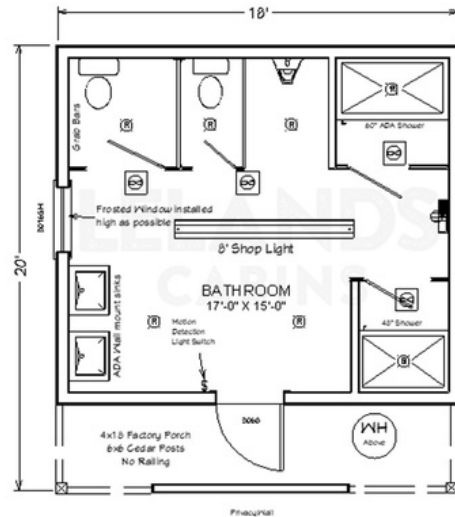

## SERIES FEATURES

- ✓ Restroom and Laundry Facilities
- ✓ Offices
- ✓ Vacation Rental Units
- ✓ Accessory School Buildings
- ✓ Man Camps and Bunk Houses
- ✓ 216 sq feet to over 3,000 sq feet floor plans

# Floorplan Options

**OFFICE**  
12 X 18 / 216 SQ FEET / 1 BATH

**BATHROOM & SHOWER - SINGLE**  
18X20 / 360 SQ FEET

**BATHROOM & SHOWER - DOUBLE**  
16 X 36 / 576 SQ FEET

**BATH & LAUNDRY - 16 X 34**  
16 X 34 / 544 SQ FEET

**BATH & LAUNDRY - LARGE**  
16X56 / 896 SQ FT

**OFFICE & LAUNDRY**  
16X46 / 736 SQ FT