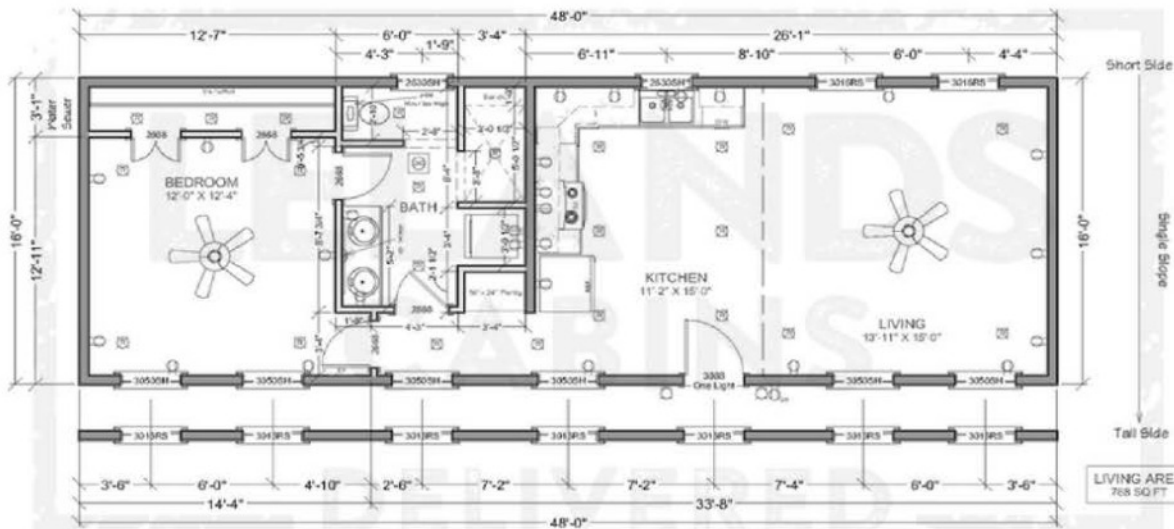

THE RIDGEWOOD SERIES

The Ridgewood offers modern and contemporary style featuring a mono-slope design. The single slope roof line opens up the interior to let in more natural light, and provides a bright airy feel to these cabins. Choose from a wide range of customizable upgrades to make this cabin your own. This unique series makes the perfect modern tiny home, or smart size option.

- ✓ 1-2 Bed Options
- ✓ 1-2 Bath Options
- ✓ On-Demand Electric Water Heaters
- ✓ 240 sq feet to 864 sq feet floor plans
- ✓ Modern, mono slope roof line
- ✓ Optimized for Natural light

 **CALL NOW 502-921-0002**

FLOORPLAN OPTIONS

RIDGEWOOD 101

12 x 20 / 240 sq feet / 1 bath

RIDGEWOOD 102

16 x 48 / 768 sq feet / 1 bedroom / 1 bath

FLOORPLAN OPTIONS

RIDGEWOOD 103

16 x 52 / 832 sq feet / 2 bedroom / 2 bath