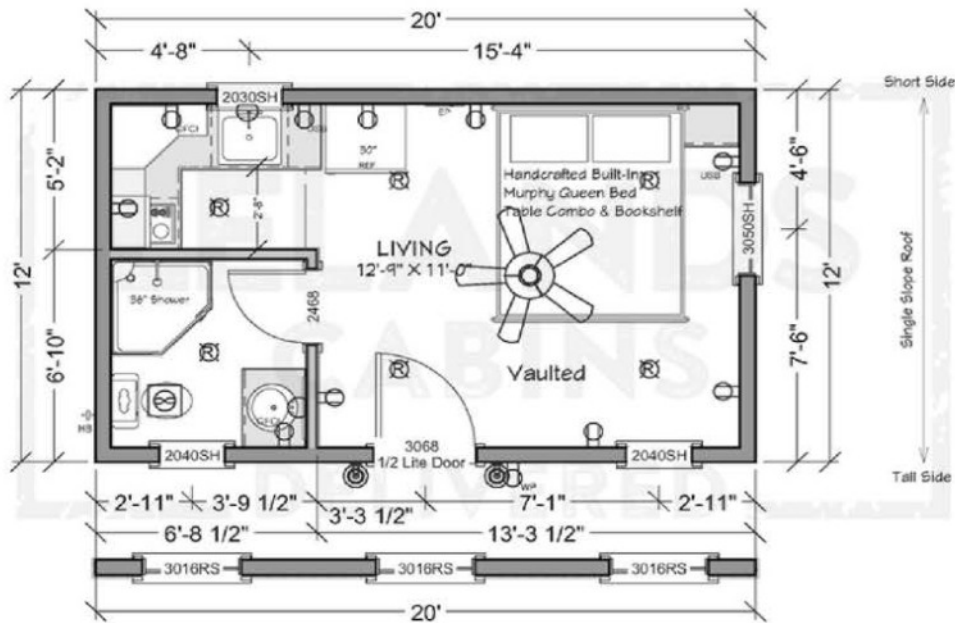

THE RIDGEWOOD SERIES

The Ridgewood offers modern and contemporary style featuring a mono-slope design. The single slope roof line opens up the interior to let in more natural light, and provides a bright airy feel to these cabins. Choose from a wide range of customizable upgrades to make this cabin your own. This unique series makes the perfect modern tiny home, or smart size option.

- ✓ 1-2 Bed Options
- ✓ 1-2 Bath Options
- ✓ On-Demand Electric Water Heaters
- ✓ 240 sq feet to 864 sq feet floor plans
- ✓ Modern, mono slope roof line
- ✓ Optimized for Natural light

 **CALL NOW 502-921-0002**

FLOORPLAN OPTIONS

RIDGEWOOD 101

12 x 20 / 240 sq feet / 1 bath

RIDGEWOOD 102

16 x 48 / 768 sq feet / 1 bedroom / 1 bath

FLOORPLAN OPTIONS

RIDGEWOOD 103

16 x 52 / 832 sq feet / 2 bedroom / 2 bath