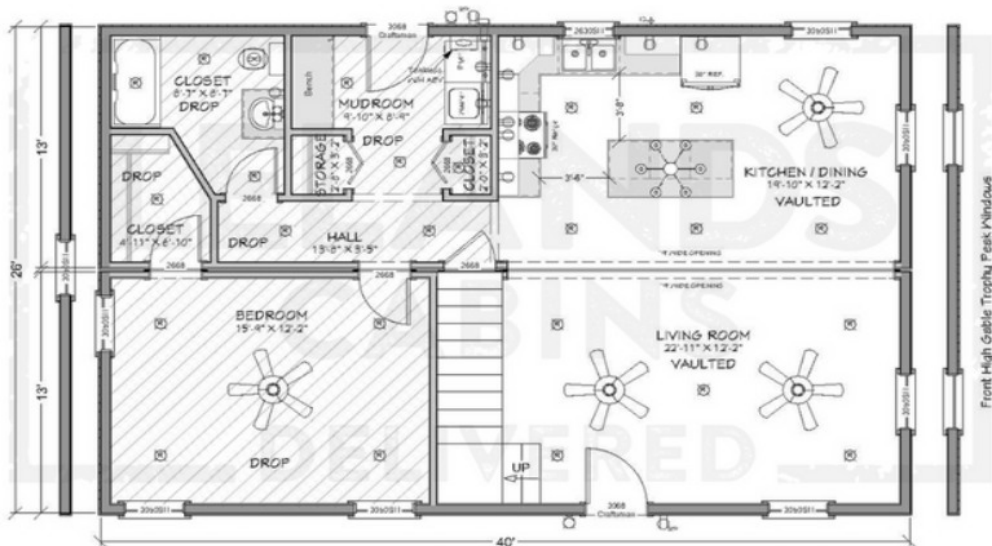

# FLOORPLAN OPTIONS

## TROPHY PEAK 101

26 x 32 / 832 sq feet / 2 bedroom / 1 bath

## TROPHY PEAK 102

26 x 40 / 1,040 sq feet / 1 bedroom / 1 bath