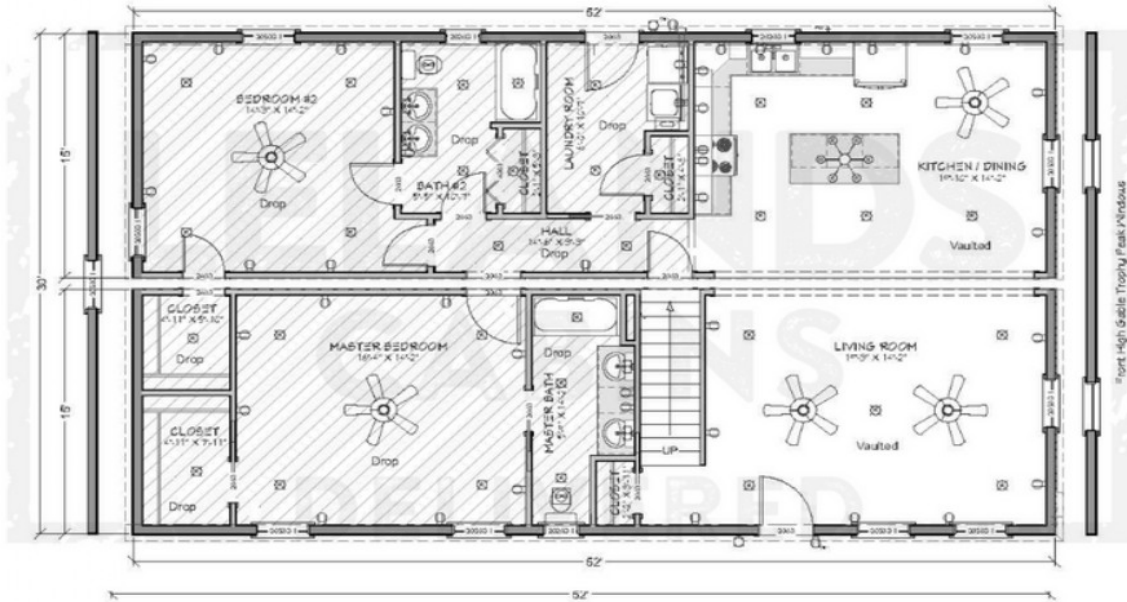

FLOORPLAN OPTIONS

TROPHY PEAK 105

30 x 52 / 1,560 sq feet / 2 bedroom / 2 bath