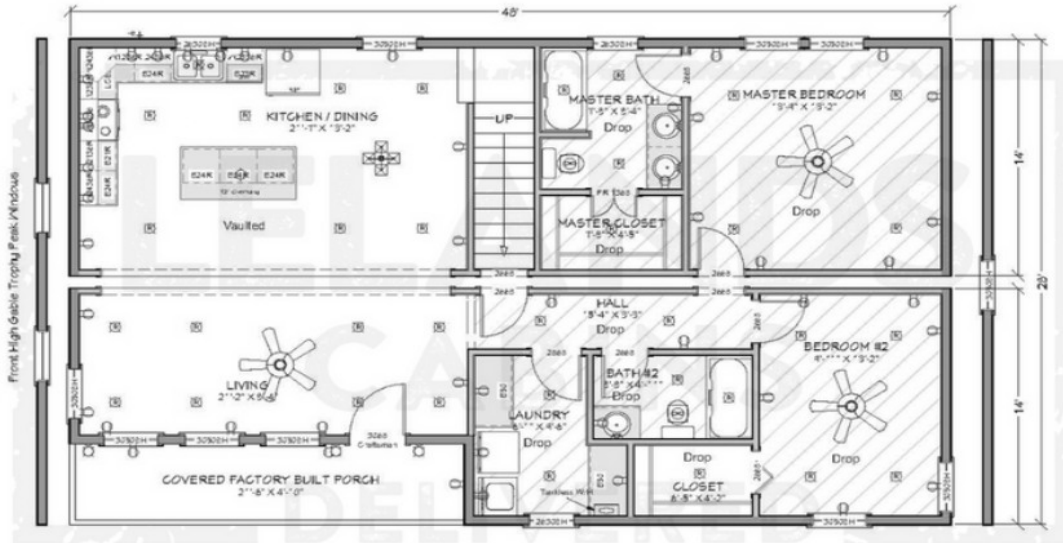

FLOORPLAN OPTIONS

TROPHY PEAK 103

28 x 48 / 1,344 sq feet / 2 bedroom / 2 bath

TROPHY PEAK 104

28 x 52 / 1,456 sq feet / 3 bedroom / 2 bath