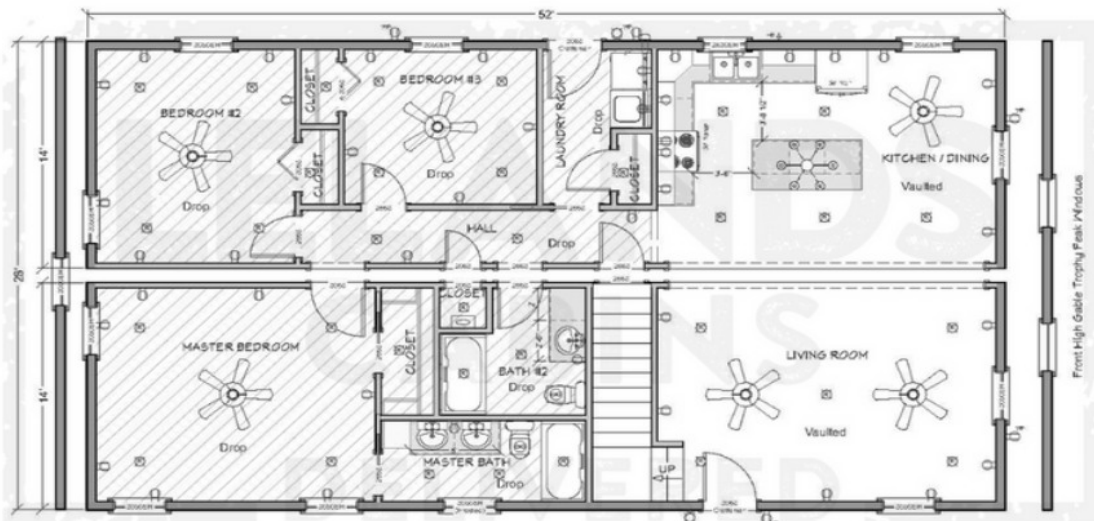

# FLOORPLAN OPTIONS

## TROPHY PEAK 103

28 x 48 / 1,344 sq feet / 2 bedroom / 2 bath