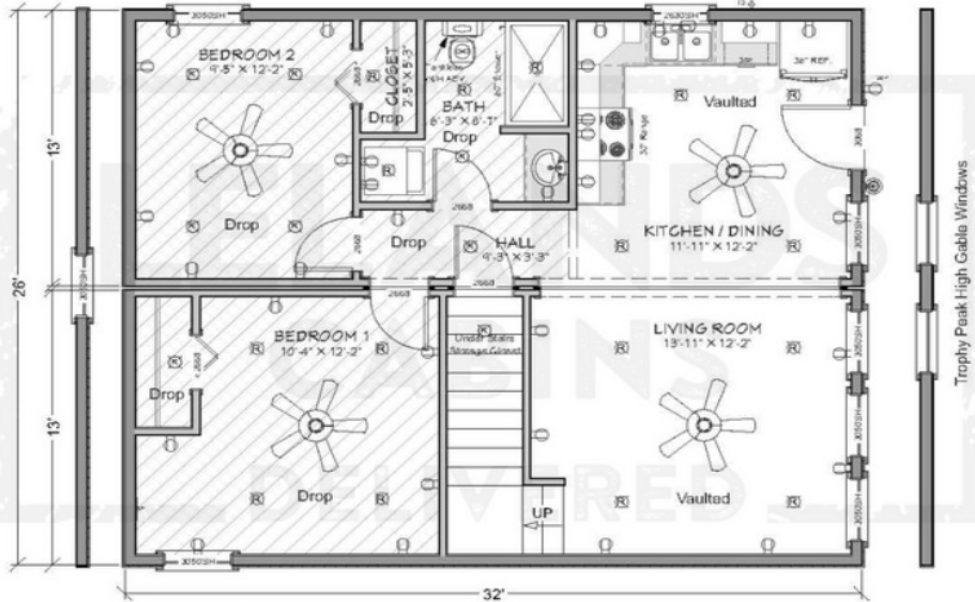

# TROPHY PEAK SERIES

The Trophy Peak Cabin series is one of our most spacious series offerings, second only to the Lodge Cabin series in size. Certified modular cabin floor plans feature 1-5 bedrooms, open great rooms and modern kitchens. The Trophy Peak is for anyone who doesn't compromise on luxury and enjoys modern amenities while experiencing natural surroundings.

# FLOORPLAN OPTIONS

## TROPHY PEAK 101

26 x 32 / 832 sq feet / 2 bedroom / 1 bath

## TROPHY PEAK 102

26 x 40 / 1,040 sq feet / 1 bedroom / 1 bath