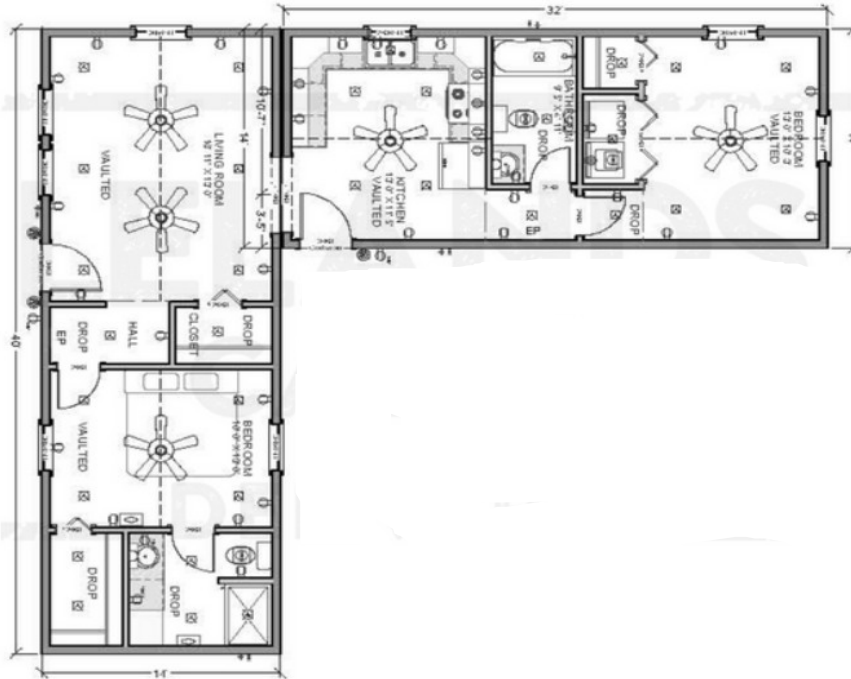

CROSS TIMBERS SERIES

Our Cross Timbers Series is a made-to-order two part certified modular cabin that is connected on your site. This allows you to maximize your property space by having two cabin sections connected end-to-side. These Amish made cabins offer variety and an entirely different footprint than a traditional one piece prefab cabin.

- ✓ 1-3 Bedroom Options
- ✓ 1-3 Bath Options
- ✓ On-Demand Electric Water Heaters
- ✓ 992 sq feet to 1,504 sq feet floor plans
- ✓ Factory Dependent Roof Pitch
- ✓ Two sections connected on site

 **CALL NOW 502-921-0002**

FLOORPLAN OPTIONS

CROSS TIMBERS 101

14 x 32 and 14 x 40 / 1,008 sq feet / 2 bedroom / 2 bath

CROSS TIMBERS 102

16 x 14 and 16 x 48 / 992 sq feet / 2 bedroom / 2 bath

FLOORPLAN OPTIONS

CROSS TIMBERS 103

16 x 40 and 16 x 48 / 1,408 sq feet / 2 bedroom / 2 bath

CROSS TIMBERS 104

16 x 52 and 16 x 42 / 1,504 sq feet / 3 bedroom / 3 bath