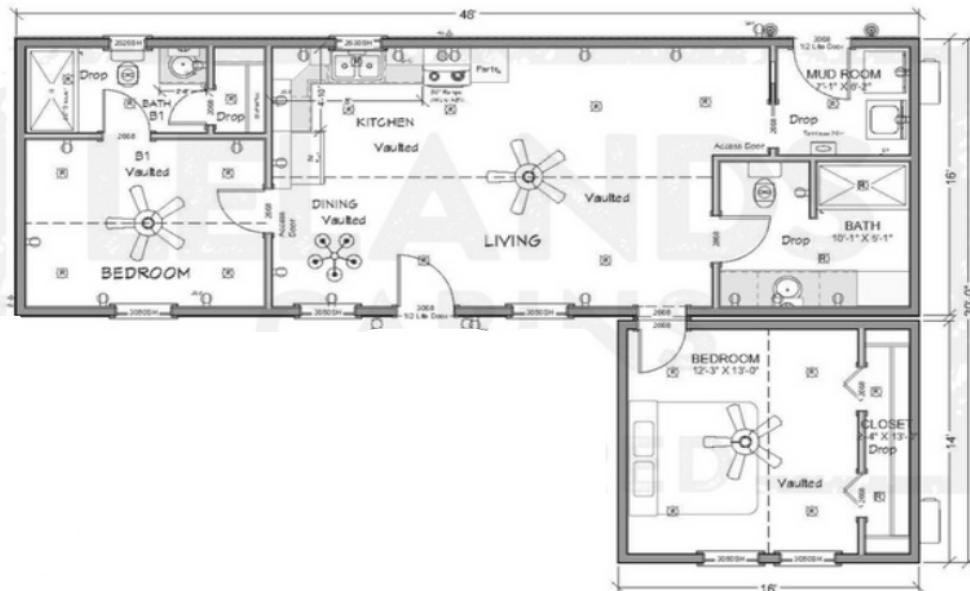

CROSS TIMBERS SERIES

Our Cross Timbers Series is a made-to-order two part certified modular cabin that is connected on your site. This allows you to maximize your property space by having two cabin sections connected end-to-side. These Amish made cabins offer variety and an entirely different footprint than a traditional one piece prefab cabin.

- ✓ 1-3 Bedroom Options
- ✓ 1-3 Bath Options
- ✓ On-Demand Electric Water Heaters
- ✓ 992 sq feet to 1,504 sq feet floor plans
- ✓ Factory Dependent Roof Pitch
- ✓ Two sections connected on site

 **CALL NOW 502-921-0002**

FLOORPLAN OPTIONS

CROSS TIMBERS 101

14 x 32 and 14 x 40 / 1,008 sq feet / 2 bedroom / 2 bath

CROSS TIMBERS 102

16 x 14 and 16 x 48 / 992 sq feet / 2 bedroom / 2 bath

FLOORPLAN OPTIONS

CROSS TIMBERS 103

16 x 40 and 16 x 48 / 1,408 sq feet / 2 bedroom / 2 bath

CROSS TIMBERS 104

16 x 52 and 16 x 42 / 1,504 sq feet / 3 bedroom / 3 bath