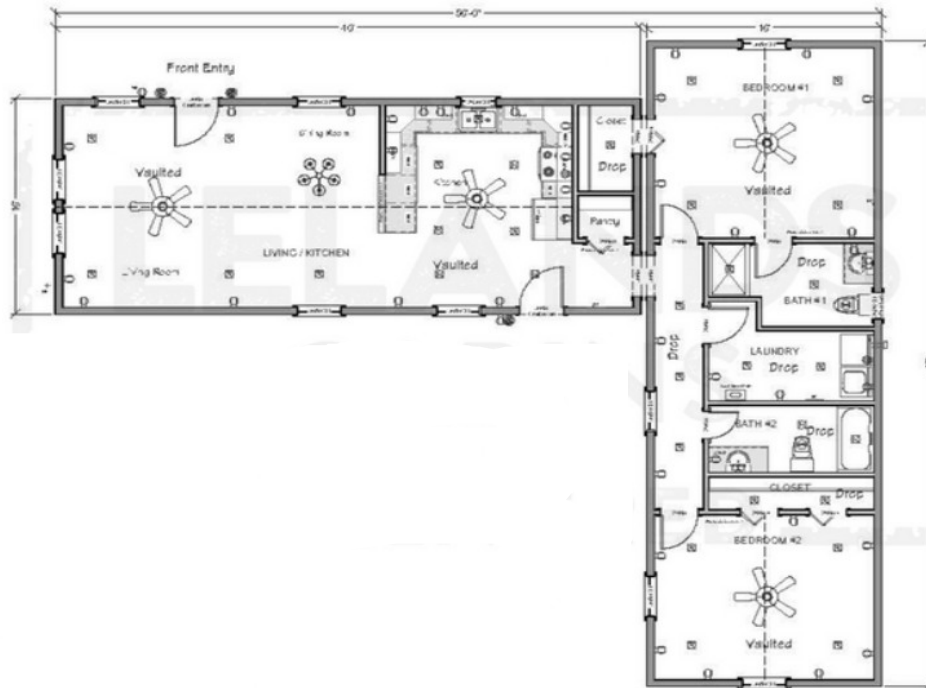

CROSS TIMBERS SERIES

Our Cross Timbers Series is a made-to-order two part certified modular cabin that is connected on your site. This allows you to maximize your property space by having two cabin sections connected end-to-side. These Amish made cabins offer variety and an entirely different footprint than a traditional one piece prefab cabin.

- ✓ 1-3 Bedroom Options
- ✓ 1-3 Bath Options
- ✓ On-Demand Electric Water Heaters
- ✓ 992 sq feet to 1,504 sq feet floor plans
- ✓ Factory Dependent Roof Pitch
- ✓ Two sections connected on site

 **CALL NOW 502-921-0002**

FLOORPLAN OPTIONS

CROSS TIMBERS 101

14 x 32 and 14 x 40 / 1,008 sq feet / 2 bedroom / 2 bath

CROSS TIMBERS 102

16 x 14 and 16 x 48 / 992 sq feet / 2 bedroom / 2 bath

FLOORPLAN OPTIONS

CROSS TIMBERS 103

16 x 40 and 16 x 48 / 1,408 sq feet / 2 bedroom / 2 bath

CROSS TIMBERS 104

16 x 52 and 16 x 42 / 1,504 sq feet / 3 bedroom / 3 bath