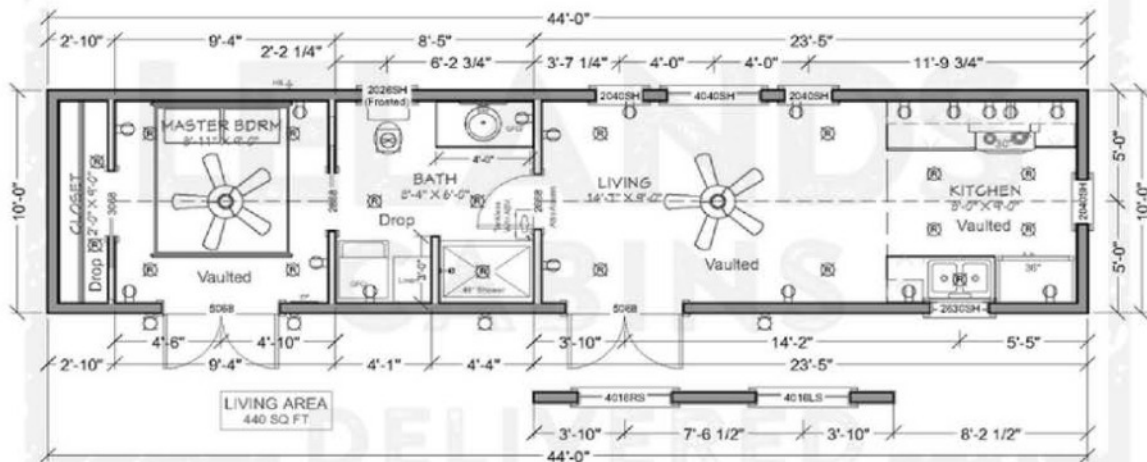

THE ADU SERIES

Our ADU prefab cabin series are designed to be perfectly compact! These certified modular cabins are designed for smaller spaces where a full-size home is not optional. Our ADU cabin series is our tiniest cabin series built to the highest standards of residential codes. Whether you need a relaxing guest suite, a home office, or an extra rental unit for income, our ADU cabin series floorplans are the perfect tiny match.

- ✓ 1 Bed / 1 Bath Options
- ✓ 408 sq feet to 576 sq feet floor plans
- ✓ Compact
- ✓ 7/12 Roof Pitch
- ✓ On-Demand Electric Water Heaters
- ✓ Full Kitchens

 **CALL NOW 502-921-0002**

FLOORPLAN OPTIONS

ADU 101

12 x 20 / 240 sq feet / 1 bath

ADU 102

10 x 44 / 440 sq feet / 1 bedroom / 1 bath

FLOORPLAN OPTIONS

ADU 103

12 x 34 and 12 x 14 / 576 sq feet / 1 bedroom / 1 bath