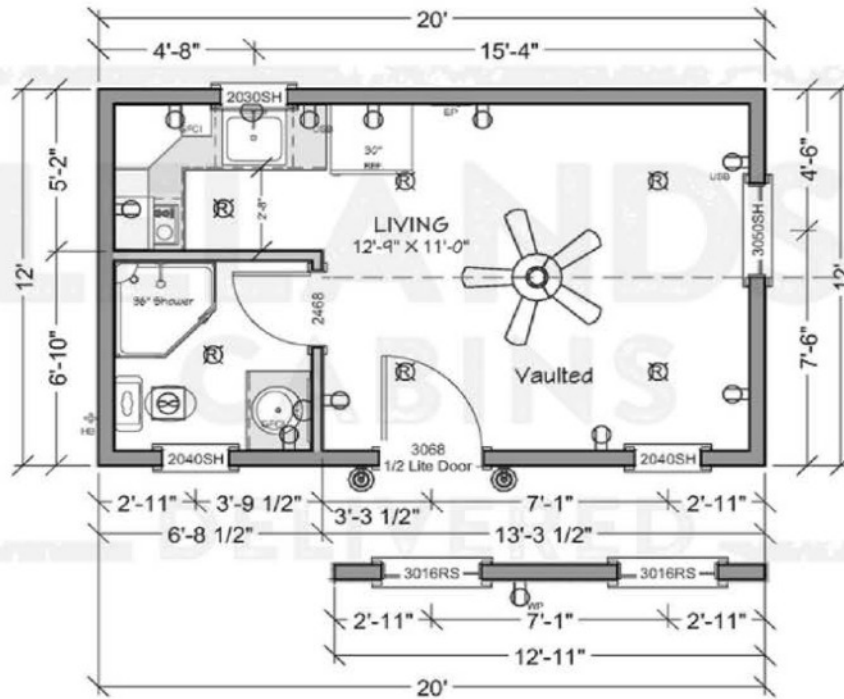

- ✓ 1 Bed / 1 Bath Options
- ✓ 408 sq feet to 576 sq feet floor plans
- ✓ Compact
- ✓ 7/12 Roof Pitch
- ✓ On-Demand Electric Water Heaters
- ✓ Full Kitchens

 **CALL NOW 502-921-0002**

FLOORPLAN OPTIONS

ADU 101

12 x 20 / 240 sq feet / 1 bath

ADU 102

10 x 44 / 440 sq feet / 1 bedroom / 1 bath

FLOORPLAN OPTIONS

ADU 103

12 x 34 and 12 x 14 / 576 sq feet / 1 bedroom / 1 bath