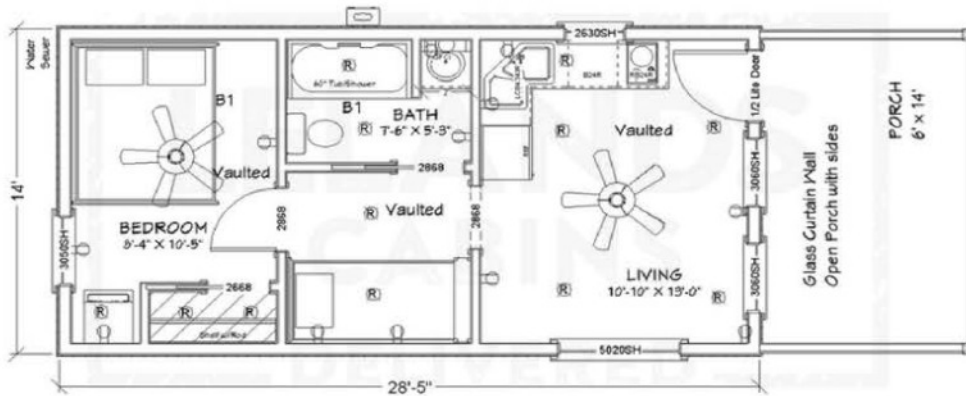

# RVIA PARK MODEL SERIES

These are Certified ANSI RVIA park model tiny homes on wheels that offer the quality of a Cabin on a tiny home frame. With this model being on wheels, it can easily be moved around your campground or to another location. You can choose from one or two bedroom options, and add a loft to some floorplans for additional space.

- ✓ 399 Square feet Interiors
- ✓ Mini Splits
- ✓ Available with sleeping lofts
- ✓ Tiny Homes on Wheels
- ✓ Certified ANSI and RVIA Units
- ✓ Factory Built Porch Options

CALL NOW 502-921-0002

# FLOORPLAN OPTIONS

**RVIA 101 / 12 X 33' 3" / 399 SQ FEET / 1 BED - 1 BATH / LOFT**

**RVIA 102 / 14 X 28' 5" / 399 SQ FEET / 1 BED - 1 BATH / BUILT IN BUNKS**

**RVIA 103 / 10 X 39' 11" / 399 SQ FEET / 1 BED - 1 BATH**