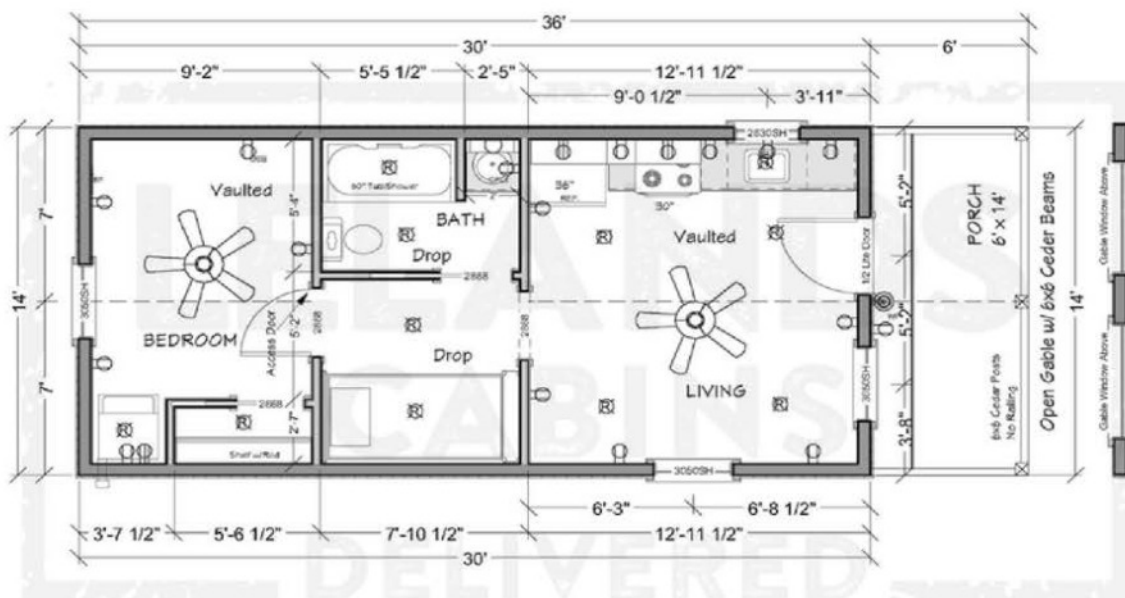

- ✓ 1 Bedroom / 1 Bath
- ✓ Built-In Bunk Beds
- ✓ On-Demand Electric Water Heaters
- ✓ 504-672 Sq Feet
- ✓ Factory Dependent Roof Pitch
- ✓ Factory Built Porch

CALL NOW 502-921-0002

*Texas Factory Model with loft

FLOORPLAN OPTIONS

LINCOLN 101

12 x 18 / 216 sq feet / 1 bath

LINCOLN 102

14 x 24 / 336 sq feet / 1 bath

FLOORPLAN OPTIONS

LINCOLN 103

14 x 36 / 504 sq feet / 1 bedroom / 1 bath

LINCOLN 104

14 x 48 / 672 sq feet / 1 bedroom / 1 bath