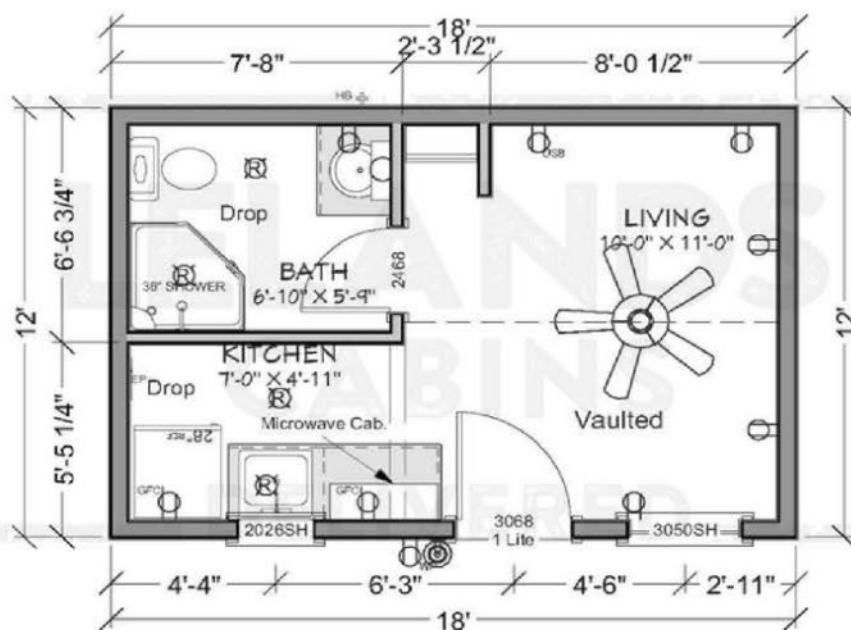

- ✓ 1 Bedroom / 1 Bath
- ✓ Built-In Bunk Beds
- ✓ On-Demand Electric Water Heaters
- ✓ 504-672 Sq Feet
- ✓ Factory Dependent Roof Pitch
- ✓ Factory Built Porch

CALL NOW 502-921-0002

*Texas Factory Model with loft

FLOORPLAN OPTIONS

LINCOLN 101

12 x 18 / 216 sq feet / 1 bath

LINCOLN 102

14 x 24 / 336 sq feet / 1 bath

FLOORPLAN OPTIONS

LINCOLN 103

14 x 36 / 504 sq feet / 1 bedroom / 1 bath

LINCOLN 104

14 x 48 / 672 sq feet / 1 bedroom / 1 bath