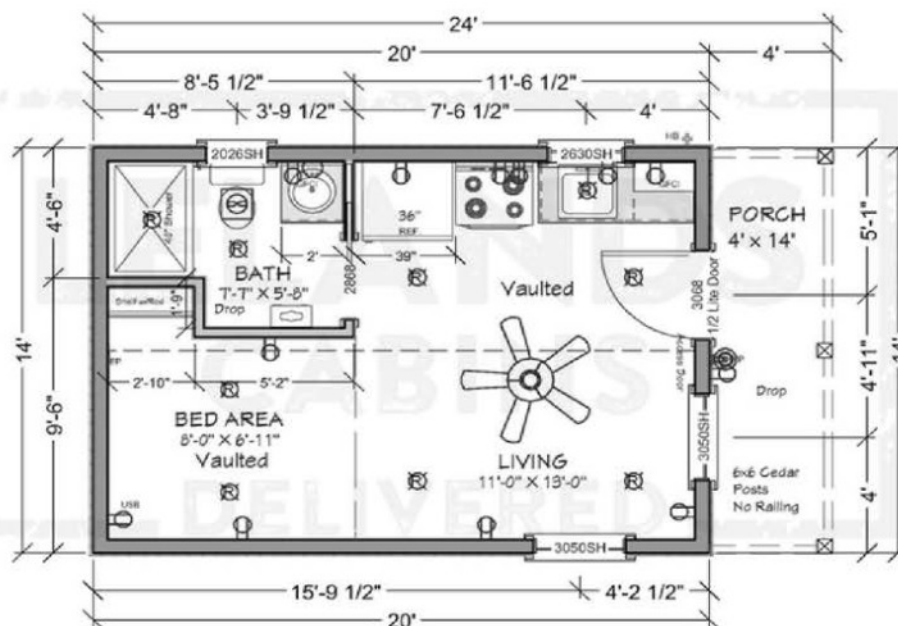

- ✓ 1 Bedroom / 1 Bath
- ✓ Built-In Bunk Beds
- ✓ On-Demand Electric Water Heaters
- ✓ 504-672 Sq Feet
- ✓ Factory Dependent Roof Pitch
- ✓ Factory Built Porch

CALL NOW 502-921-0002

*Texas Factory Model with loft

FLOORPLAN OPTIONS

LINCOLN 101

12 x 18 / 216 sq feet / 1 bath

LINCOLN 102

14 x 24 / 336 sq feet / 1 bath

FLOORPLAN OPTIONS

LINCOLN 103

14 x 36 / 504 sq feet / 1 bedroom / 1 bath

LINCOLN 104

14 x 48 / 672 sq feet / 1 bedroom / 1 bath