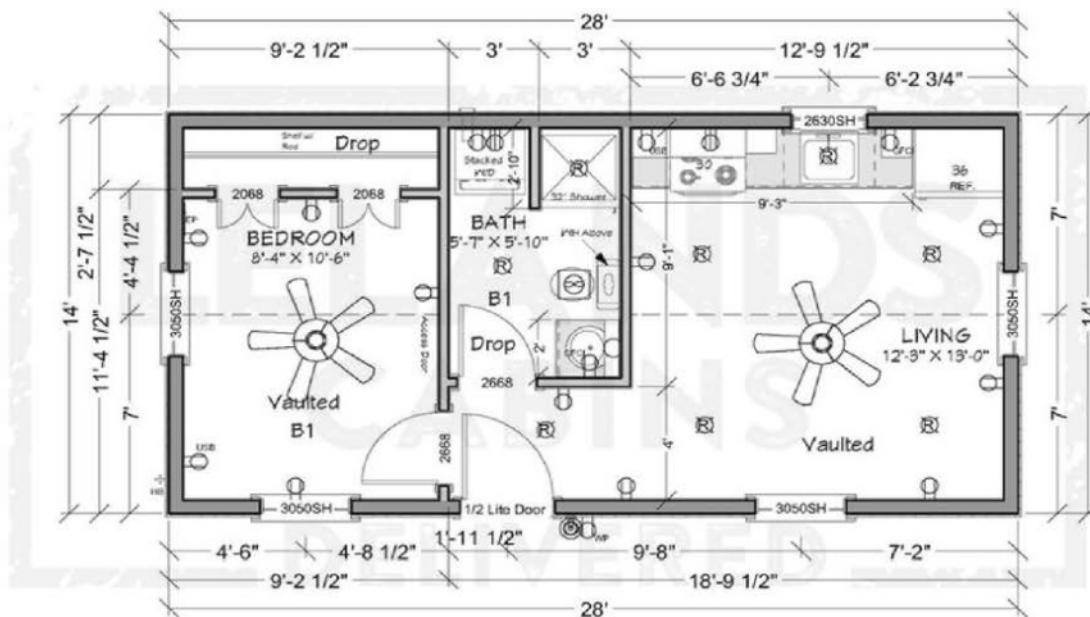

*Texas Factory Model

THE SMOKEY BEAR SERIES

Featuring 1 bedroom and 1 bathroom this modular cabin series is ideal for those who love the cabin lifestyle, both outdoors and indoors. This prefab cabin series can fall both within a tiny home footprint of under 400 square feet, as well as the larger options are perfect smart size living homes. Check out our most popular smart size living and tiny home cabin series floor plans.

- ✓ 1 Bedroom Options
- ✓ 1 Bathroom
- ✓ On-Demand Electric Water Heaters
- ✓ 392 sq feet to 608sq feet floor plans
- ✓ Factory Dependent Roof Pitch
- ✓ Corner Entry Option

 **CALL NOW 502-921-0002**

*Kentucky Factory Model

FLOORPLAN OPTIONS

SMOKEY BEAR 101

14 x 28 / 392 sq feet / 1 bedroom / 1 bath

SMOKEY BEAR 102

14 x 30 / 420 sq feet / 1 bedroom / 1 bath

FLOORPLAN OPTIONS

SMOKEY BEAR 103

16 x 38 / 608 sq feet / 1 bedroom / 1 bath