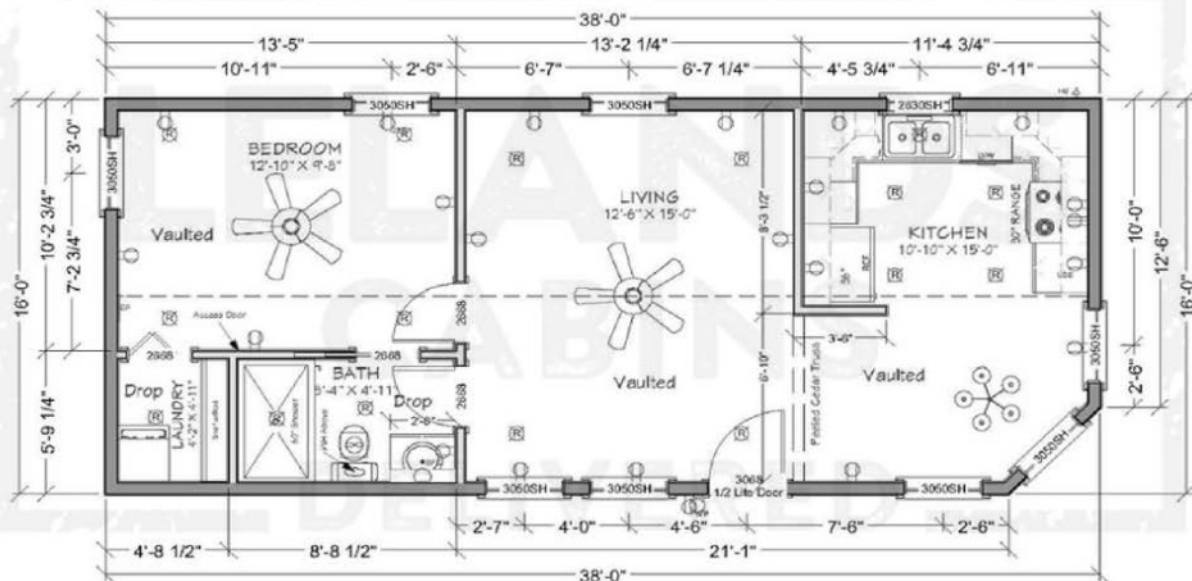

*Texas Factory Model

THE SMOKEY BEAR SERIES

Featuring 1 bedroom and 1 bathroom this modular cabin series is ideal for those who love the cabin lifestyle, both outdoors and indoors. This prefab cabin series can fall both within a tiny home footprint of under 400 square feet, as well as the larger options are perfect smart size living homes. Check out our most popular smart size living and tiny home cabin series floor plans.

- ✓ 1 Bedroom Options
- ✓ 1 Bathroom
- ✓ On-Demand Electric Water Heaters
- ✓ 392 sq feet to 608sq feet floor plans
- ✓ Factory Dependent Roof Pitch
- ✓ Corner Entry Option

 **CALL NOW 502-921-0002**

*Kentucky Factory Model

FLOORPLAN OPTIONS

SMOKEY BEAR 101

14 x 28 / 392 sq feet / 1 bedroom / 1 bath

SMOKEY BEAR 102

14 x 30 / 420 sq feet / 1 bedroom / 1 bath

FLOORPLAN OPTIONS

SMOKEY BEAR 103

16 x 38 / 608 sq feet / 1 bedroom / 1 bath