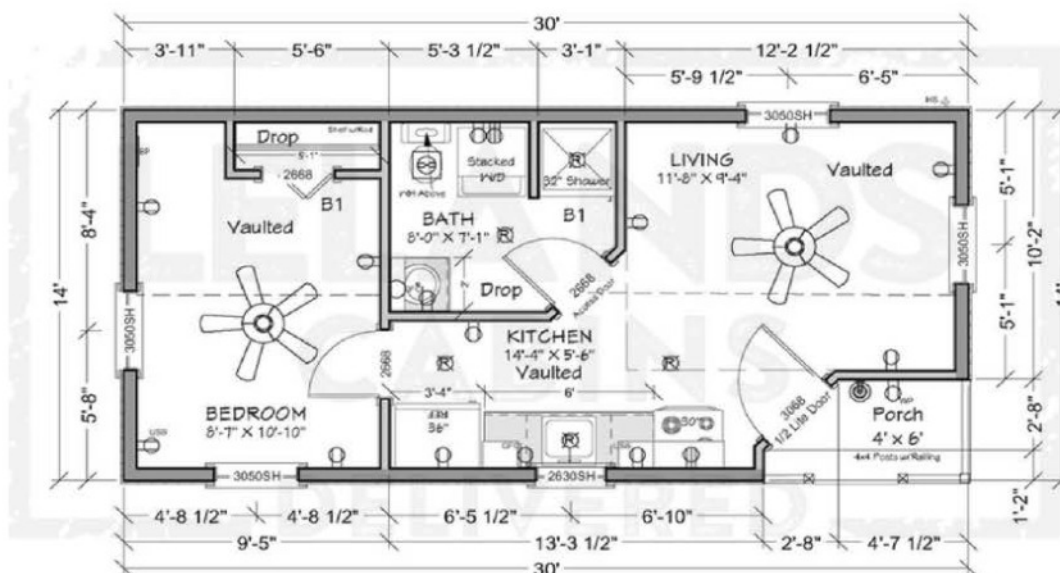

*Texas Factory Model

THE SMOKEY BEAR SERIES

Featuring 1 bedroom and 1 bathroom this modular cabin series is ideal for those who love the cabin lifestyle, both outdoors and indoors. This prefab cabin series can fall both within a tiny home footprint of under 400 square feet, as well as the larger options are perfect smart size living homes. Check out our most popular smart size living and tiny home cabin series floor plans.

- ✓ 1 Bedroom Options
- ✓ 1 Bathroom
- ✓ On-Demand Electric Water Heaters
- ✓ 392 sq feet to 608sq feet floor plans
- ✓ Factory Dependent Roof Pitch
- ✓ Corner Entry Option

 **CALL NOW 502-921-0002**

*Kentucky Factory Model

FLOORPLAN OPTIONS

SMOKEY BEAR 101

14 x 28 / 392 sq feet / 1 bedroom / 1 bath

SMOKEY BEAR 102

14 x 30 / 420 sq feet / 1 bedroom / 1 bath

FLOORPLAN OPTIONS

SMOKEY BEAR 103

16 x 38 / 608 sq feet / 1 bedroom / 1 bath